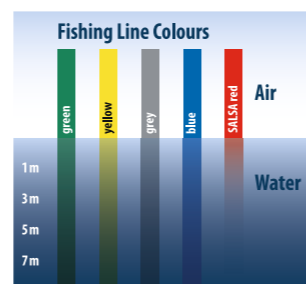

QUATTRON SALSA

Transparent red line with outstanding qualities. The red coloration, which makes the line easy to identify and recognise above the water for the angler, disappears at a depth of 1.3m. The line is then invisible to fish. The Salsa is also highly resistant to friction and a true workhorse, especially for sea fishing and trolling. Available in economic 250g spools with high capacity.

CODE	Ø	BS	BS	LENGTH
Quattron Salsa, 275 m				
2611 118	0.18 mm	2.8 kg	6.2 lb	275 m
2611 120	0.20 mm	3.5 kg	7.7 lb	275 m
2611 122	0.22 mm	4.5 kg	9.9 lb	275 m
2611 125	0.25 mm	5.7 kg	12.5 lb	275 m
2611 130	0.30 mm	7.7 kg	17.0 lb	275 m
2611 135	0.35 mm	10.5 kg	23.1 lb	275 m
2611 140	0.40 mm	12.5 kg	27.6 lb	275 m
Pack size = 10 spools				
Quattron Salsa				
2611 030	0.30 mm	7.7 kg	17.0 lb	2901 m
2611 035	0.35 mm	10.5 kg	23.1 lb	2131 m
2611 040	0.40 mm	12.5 kg	27.6 lb	1632 m
2611 045	0.45 mm	16.5 kg	36.4 lb	1289 m
2611 050	0.50 mm	18.5 kg	40.8 lb	1044 m
Colour: transparent-red