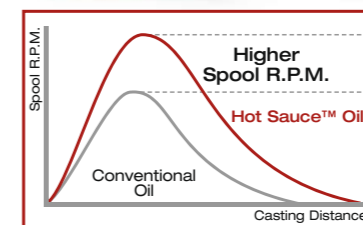

HOT SAUCE GREASE

CODE	CONTENTS
9700 011	25 ml
Trade unit = 6 pieces