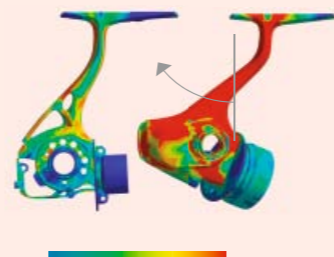

Through Finite Element modeling, we compared the effects of stress on aluminum and composite materials. Key areas like gear supports, bearings, and the spinning reel stem were analyzed to assure minimal flex under maximum load conditions.