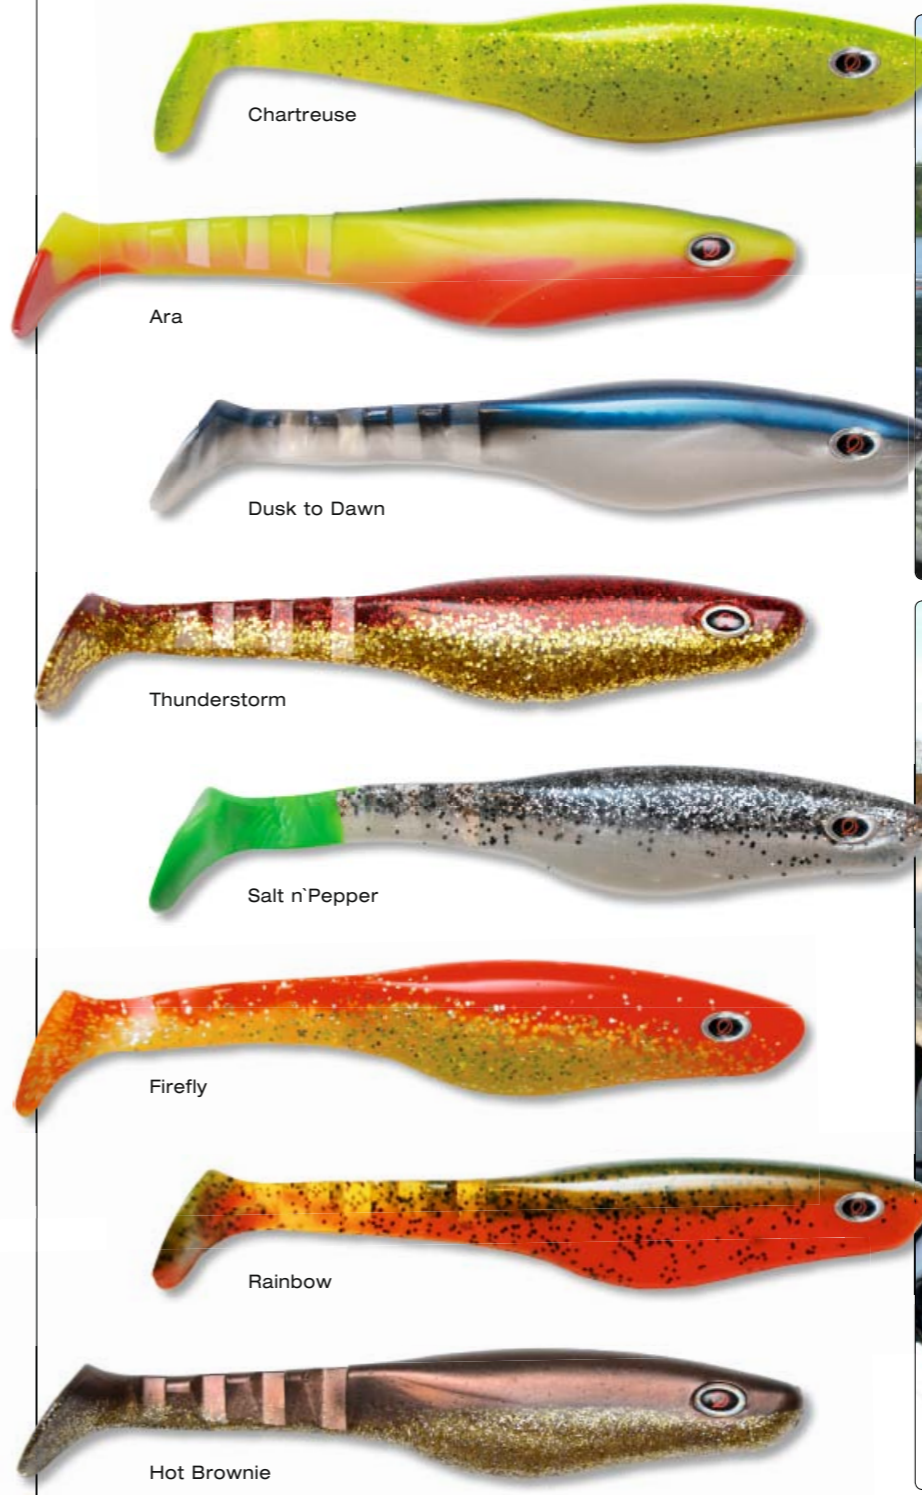

SLENDRY

Slender rubber fish, as used by today's top anglers for zander, perch and trout, e.g. when drop-shot fishing. Made from an extremely soft rubber compound. With cast-in holographic eyes, glitter design and cast-in holo-foil, to provide a particularly natural fish-scale effect.

SIZE	LEMON ICE	GOLDEN GLITTER	SMOKE GLITTER	BROWNIE	BLUE GILTTER	SUNSET	LIME	PERCH	Pcs./PACK
5.5 cm	3241 301	3241 302	3241 303	3241 304	3241 305	3241 306	3241 307	3241 308	5
7.5 cm	3241 001	3241 002	3241 003	3241 004	3241 005	3241 006	3241 007	3241 008	5
10.0 cm	3241 101	3241 102	3241 103	3241 104	3241 105	3241 106	3241 107	3241 108	4
12.5 cm	3241 201	3241 202	3241 203	3241 204	3241 205	3241 206	3241 207	3241 208	3

BATTLE SHAD

Our team angler Lars Vormelker drew upon his many years of experience working as an angling guide to develop this must-have lure: The special paddle tail that folds down in flight and slender body shape create first-class casting properties. Anglers fishing from the bank will particularly appreciate these features. With their intricately devised moulding material, the Battle Shads boast an incredibly alluring swimming action that will quickly strike fear into predators. The interesting lure sizes offer sensible options for the entire market from large pike down to perch.

SIZE	CHARTREUSE	ARA	DUSK TO DAWN	THUNDERSTORM	SALT N' PEPPER	FIREFLY	RAINBOW	HOT BROWNIE	Pcs./PACK
8 cm	3203 001	3203 002	3203 003	3203 004	3203 005	3203 006	3203 007	3203 008	5
15 cm	3203 101	3203 102	3203 103	3203 104	3203 105	3203 106	3203 107	3203 108	3
20 cm	3203 201	3203 202	3203 203	3203 204	3203 205	3203 206	3203 207	3203 208	2