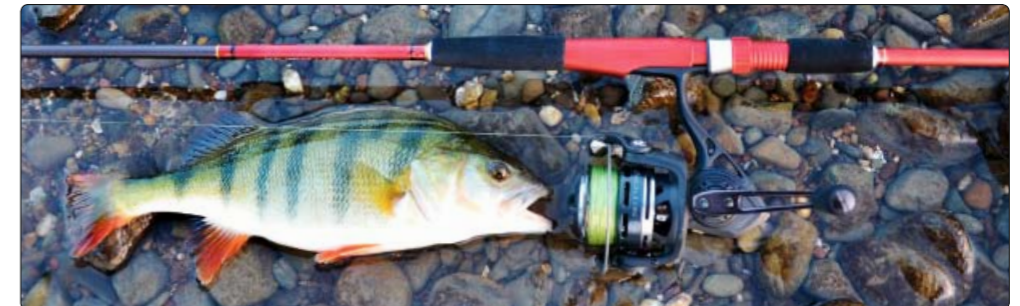

SIZE	3 cm	5.5 cm	8 cm	12 cm
WEIGHT	1 g	2 g	9 g	17 g
Gunpowder	-	-	3212 101	3212 201
Hot Lips	3212 302	3212 002	3212 102	-
Perch	-	-	3213 101	3213 201
Jelly Flake	-	-	3213 103	3213 203
Chartreuse	3214 301	3214 001	3214 101	-
Snowman	3214 302	3214 002	-	-
Goldfinger	-	3214 004	3214 104	3214 204
Sunrise	-	-	3215 102	3215 202
Chestnut	-	-	3215 103	3215 203
Japanred	3215 304	-	-	3215 204

SIZE	3 cm	6 cm	8 cm	11 cm
WEIGHT	1 g	2 g	5 g	10 g
Gunpowder	3216 301	3216 001	3216 101	-
Hot Lips	3216 302	3216 002	3216 102	-
Perch	-	3217 001	3217 101	3217 201
Jelly Flake	-	3217 003	3217 103	3217 203
Chartreuse	3218 301	3218 001	3218 101	3218 201
Snowman	3218 302	3218 002	3218 102	3218 202
Goldfinger	-	3218 004	3218 104	3218 204
Sunrise	-	3219 002	3219 102	3219 202
Chestnut	-	3219 003	3219 103	3219 203
Japanred	3219 304	3219 004	3219 104	3219 204