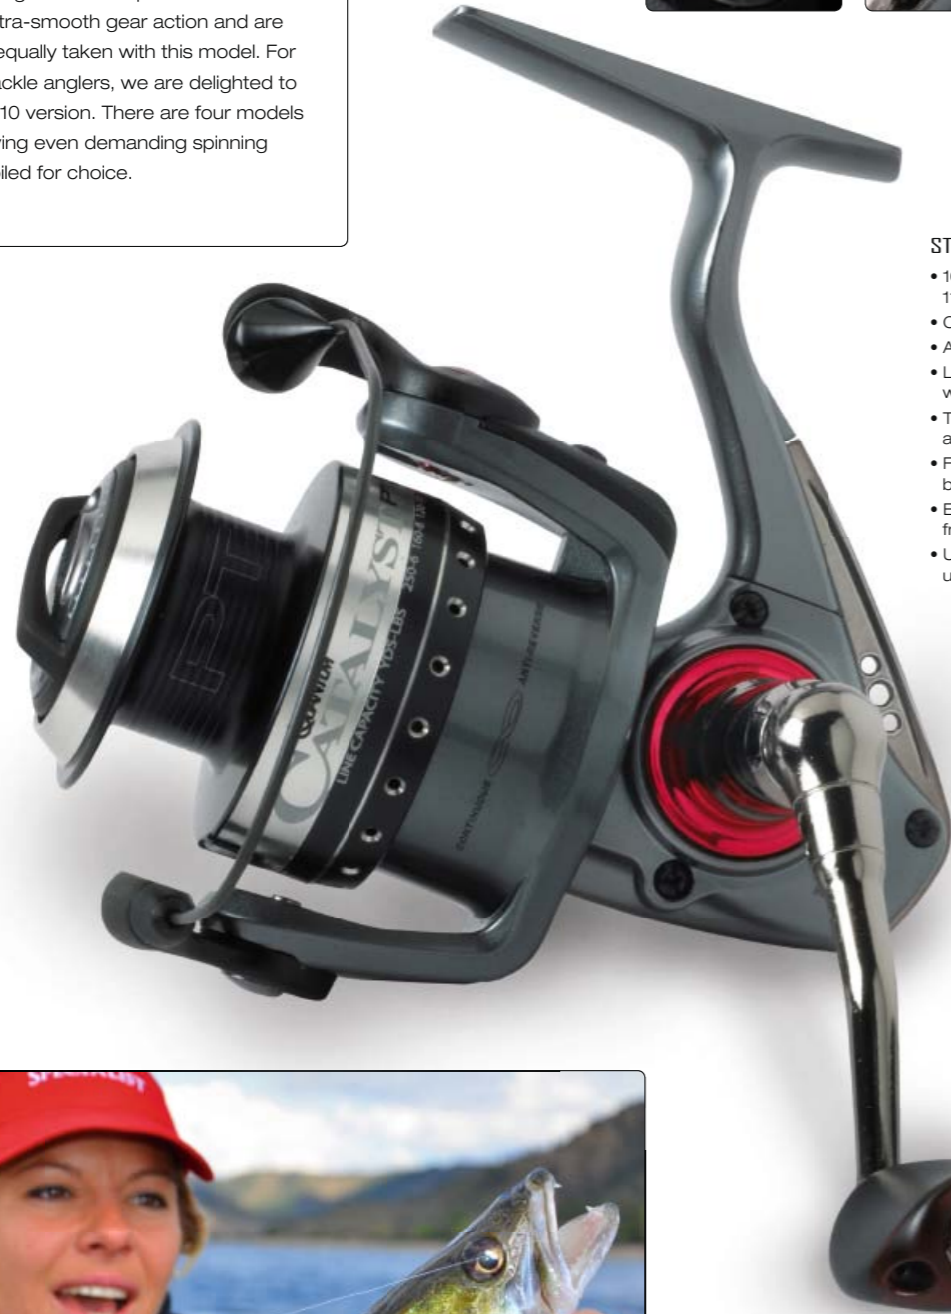

| SPARE SPOOL |
|-------------|
| 0987 259    |
| 0987 184    |
| 0987 185    |
| 0987 260    |

| CODE     | MODEL       | M/MM       | GEAR RATIO | RETRIEVE | WEIGHT | BALL BEARINGS |
|----------|-------------|------------|------------|----------|--------|---------------|
| 0503 010 | Catalyst 10 | 92 / 0.25  | 5.3 : 1    | 56 cm    | 218 g  | 10            |
| 0503 020 | Catalyst 20 | 92 / 0.28  | 5.2 : 1    | 64 cm    | 281 g  | 10            |
| 0503 030 | Catalyst 30 | 110 / 0.30 | 5.2 : 1    | 66 cm    | 292 g  | 10            |
| 0503 040 | Catalyst 40 | 183 / 0.33 | 5.2 : 1    | 74 cm    | 326 g  | 11            |

| SPARE SPOOL |
|-------------|
| 0987 186    |
| 0987 187    |
| 0987 188    |
| 0987 189    |

**CATALYST**

The Catalyst owes its heritage to the Catalyst Inshore that was part of our range until 2011. Countless anglers were impressed with the reel's ultra-smooth gear action and are sure to be equally taken with this model. For ultra-light tackle anglers, we are delighted to offer a size 10 version. There are four models in total, leaving even demanding spinning anglers spoiled for choice.

**STANDARD FEATURES**

- 10 stainless steel precision ball-bearings
- 11 ball-bearings #40
- Continuous anti-reverse
- Aluminium Long Stroke™ spool
- Large-surface multi-disc front drag system with carbon discs
- Titanium-nitride-coated line guide with anti-twist system.
- Foot Forward™ reel foot for better rod balance
- Exclusive TiMag™ system: Maintenance-free magnetic bail-arm folding system
- Unbreakable and unbendable bail arm in ultra-light nickel-titanium material