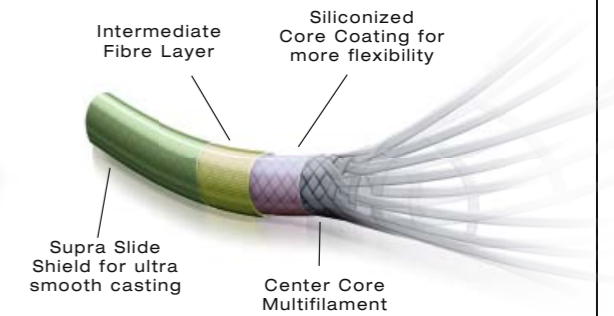

**QUATTRON PT**

Quattron has been a firm favourite with anglers for years. Many thousands trust this monofilament which enjoys an unquestioned place at the top of the line market. Incredibly, our product developers have even managed to improve the formula yet again to produce an even more capable Quattron. The Quattron PT (PT = Performance Tuned) is the ultimate monofilament, without rival in terms of strength, wear resistance, knot strength, durability and so on.

You can rely implicitly on Quattron PT. Countless tests testify to that fact. The line has received the EFTTA (European Fishing Tackle Manufacturer Association) seal of approval, which confirms the correctness of the stated performance parameters.

**QUATTRON PT SUPER BRAID**

To satisfy the requests of countless anglers, Quattron PT monofilament is joined by a similarly outstanding braided line. Quattron PTI Super Braid is no ordinary braid line. Rather, it is a tightly plaited cord which is additionally coated to create a perfect symbiosis of braid and monofilament. Consequently, the strength and low-stretch properties of a top braid are combined with the excellent angling qualities of a traditional fishing line. Wave tangles goodbye! It is difficult to conceive a better solution for predator and sea fishing in the long term.