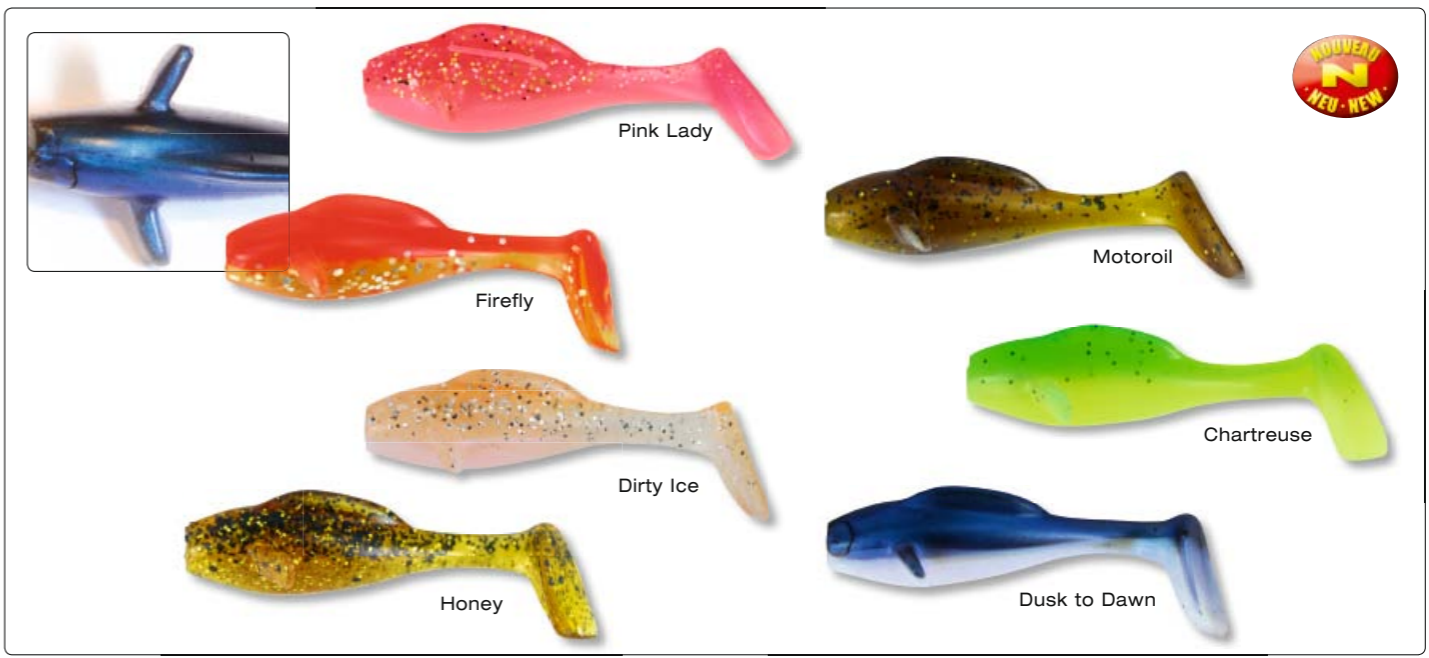

DANGLER

Adorable little shad with small fins and excellent running performance even with very light jig heads. Especially during summer, when juvenile fish are on the move, it fits the prey pattern of our indigenous predators perfectly, which has been confirmed by our team anglers time and time again. The seven new designs imitate species like a goby, ruffe or a small whiting or come in shock colours, which are successful for trout.

SIZE	PINK LADY	FIREFLY	DIRTY ICE	MOTOROIL	HONEY	CHARTREUSE	DUSK TO DAWN	Pcs./PACK
5 cm	3250 001	3250 002	3250 003	3250 004	3250 005	3250 006	3250 007	10