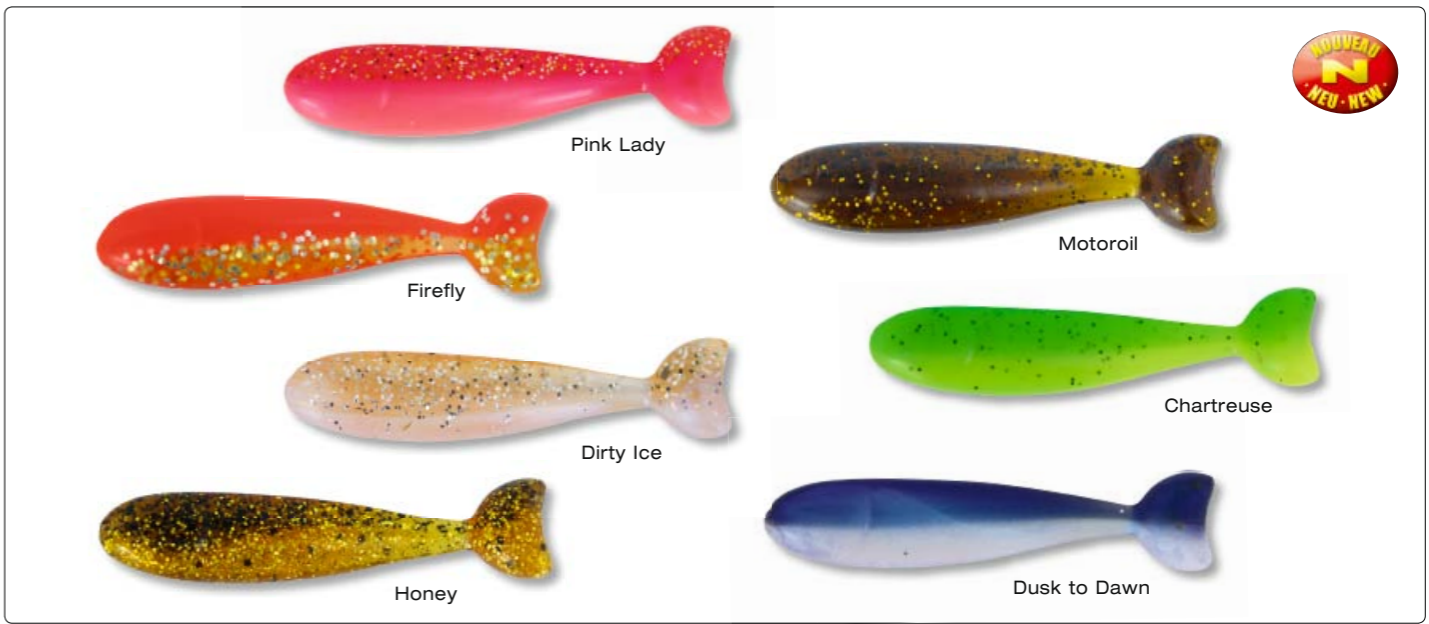

DIGGLER

New, extra small hammer tail bait. This type of bait has been popular with Zander and Pike specialists for a long time. Now the Digglers with its 57mm length is also available for Trout, Bass and Chub. Especially in the summer months when the fries are still small these small hammer tails come into their own. Even with light jig heads the tail generates noticeable vibrations, which those predators simply cannot resist. A guaranteed success even in heavily fished waters thanks to the seven new colour patterns.

SIZE	PINK LADY	FIREFLY	DIRTY ICE	MOTOROIL	HONEY	CHARTREUSE	DUSK TO DAWN	Pcs./PACK
6 cm	3251 001	3251 002	3251 003	3251 004	3251 005	3251 006	3251 007	10