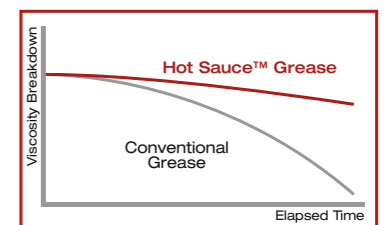

HOT SAUCE GREASE

CODE	CONTENTS
9700 011	25 ml
Trade unit = 6 pieces