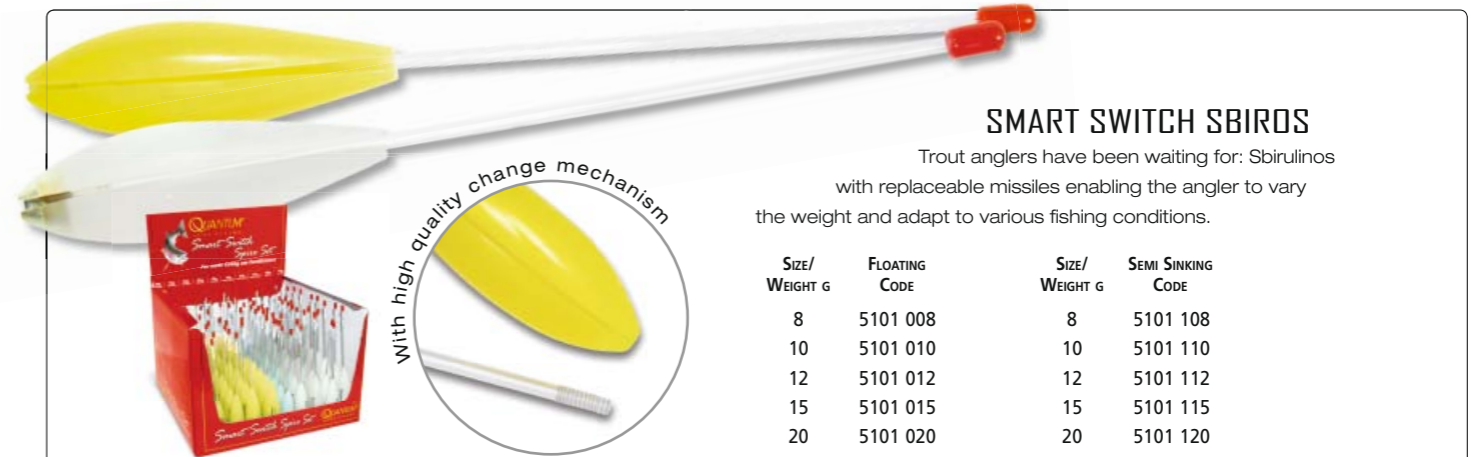

MAGIC TROUT TRAWLER

| CODE     | WEIGHT |
|----------|--------|
| 5210 001 | 5 g    |
| 5210 002 | 10 g   |
| 5210 003 | 15 g   |
| 5210 004 | 20 g   |
| 5210 005 | 25 g   |

SMART SWITCH SBIROS

Trout anglers have been waiting for: Sbirolinos with replaceable missiles enabling the angler to vary the weight and adapt to various fishing conditions.