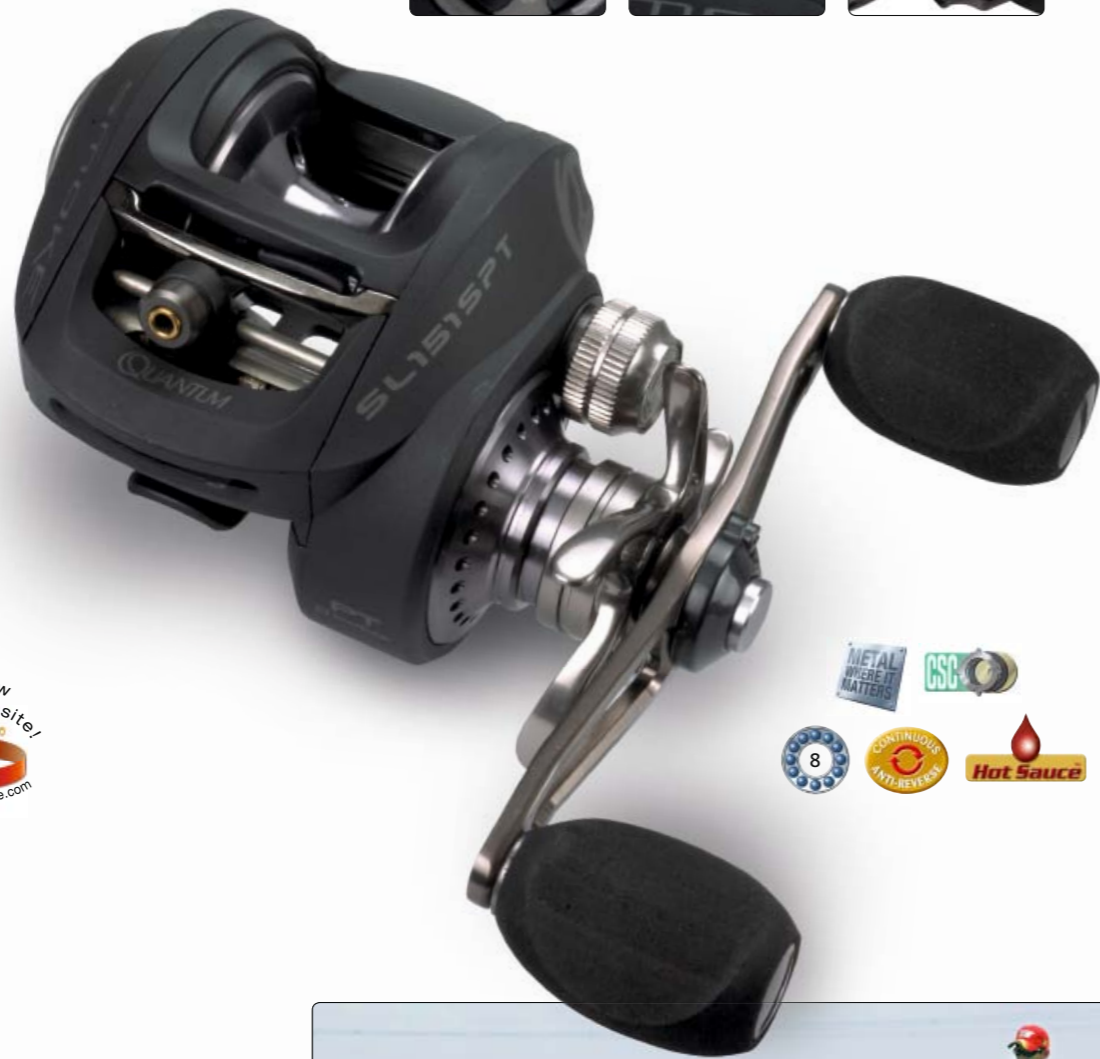

| SPARE SPOOL |
|-------------|
| 0987 205    |
| 0987 206    |

STANDARD FEATURES

- CNC-machined aluminium housing frame and side elements
- MaxCast ultra-light skeleton spool
- CSC ceramic drag system
- 8 polymer stainless steel ball-bearings
- Available in two different gear ratios
- Adjustable ACS III centrifugal cast control, reliably prevents line tangles on the cast
- Titanium-nitride-coated line guide
- Ultra-light handle in hardened aluminium and skeleton design with EVA handles