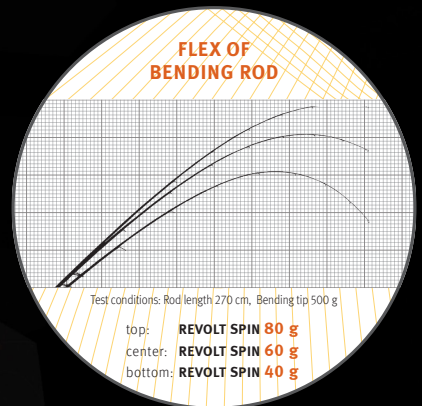

SPORTEX REVOLT

UNIQUE SPEED AND SENSITIVITY COME AS STANDARD.

REVOLT SPIN

Just like their 'big brothers' in the BEYOND Spin Series, the Revolt Spin rods feature our trail-blazing 7-sided Heptacore blank. They also boast maximum possible speed, optimum loading/acceleration, extraordinarily good sensitivity and enormous reserves of power. Proof that they are genetically the same rods as the Beyond Spin models, only with a different configuration. Revolt Spin rods also feature SIC guides (K-Style), a specially finished FUJI TVS reel seat, a removable FUJI hook keeper, and ergonomically designed Duplon handles. All Seatrout models are fitted with a full-cork handle.

TECHNICAL INFORMATION

The game-changing Heptacore blank is built on T1000 carbon fibres and features a unique profile, which is heptagonal (seven-sided) instead of round like 99.99% of ALL rods. This complex advancement in blank construction represents a quantum leap in rod building and pushes the capacity of carbon beyond what anyone thought possible. Heptacore outperforms common blanks with round profiles by about +20% in casting performance and +15% in power.

FLEX OF BENDING ROD

Order Code	Model	Length	Pcs.	Transp.-Length	Cast (Tolerance)	Weight**	Guides	RRP*
REVOLT SPIN								
153241	RS2401	240 cm (8 ft)	2	124 cm	20 g (11 – 31 g)	163 g	9	419,95 €
153242	RS2402	240 cm (8 ft)	2	124 cm	40 g (21 – 56 g)	173 g	9	429,95 €
153243	RS2403	240 cm (8 ft)	2	124 cm	60 g (33 – 73 g)	193 g	9	439,95 €
153272	RS2702	270 cm (9 ft)	2	139 cm	40 g (23 – 55 g)	189 g	9	449,95 €
153273	RS2703	270 cm (9 ft)	2	139 cm	60 g (34 g – 72 g)	211 g	9	459,95 €
153274	RS2704	270 cm (9 ft)	2	139 cm	80 g (53 g – 93 g)	225 g	9	469,95 €
REVOLT SEATROUT								
153251	RS2751	275 cm (9 ft)	2	141 cm	25 g (11 – 33 g)	174 g	9	509,95 €
153351	RS3051	305 cm (10 ft)	2	156 cm	25 g (9 – 31 g)	188 g	10	539,95 €
REVOLT ULTRA LIGHT								
153210	RS2100	210 cm (7 ft)	2	109 cm	1 – 9 g (-)	97 g	9	399,95 €
153240	RS2400	240 cm (8 ft)	2	124 cm	1 – 9 g (-)	111 g	9	414,95 €
153270	RS2700	270 cm (9 ft)	2	139 cm	1 – 9 g (-)	124 g	9	419,59 €

* Recommended retail price of the manufacturer

** Due to production tolerance, the actual rod weight may vary up to 8%