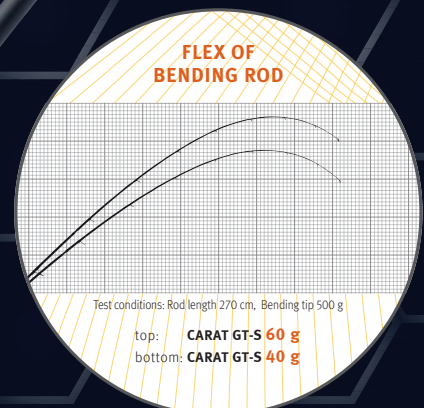

SPORTEX CARAT GT-S

A VERY ELEGANT AND
LIGHT POWER TOOL.

CARAT GT-S

Fast, modern, and powerful - these are the key features of the completely upgraded Carat GT-S series. Thanks to the use of our latest T1100 Helicore blank, with special epoxy resin and nano-materials, these rods are even more impressive than the previous version, with better loading characteristics when it comes to long casts calling for real precision.

In addition, we have succeeded in improving the rod's fine sensitivity, with the tip immediately signalling every fish contact. Ergonomic 3K split handles round off the innovative appearance and, together with the fast action, guarantee extremely direct transfer of the bite right down to the handle. Other top quality features include Seaguide SIC guides in K style, a carbon DPS reel seat with FUJI hoods, and a Seaguide 'D-Hook' hook keeper. An extraordinary series of rods for scoring success on the water.