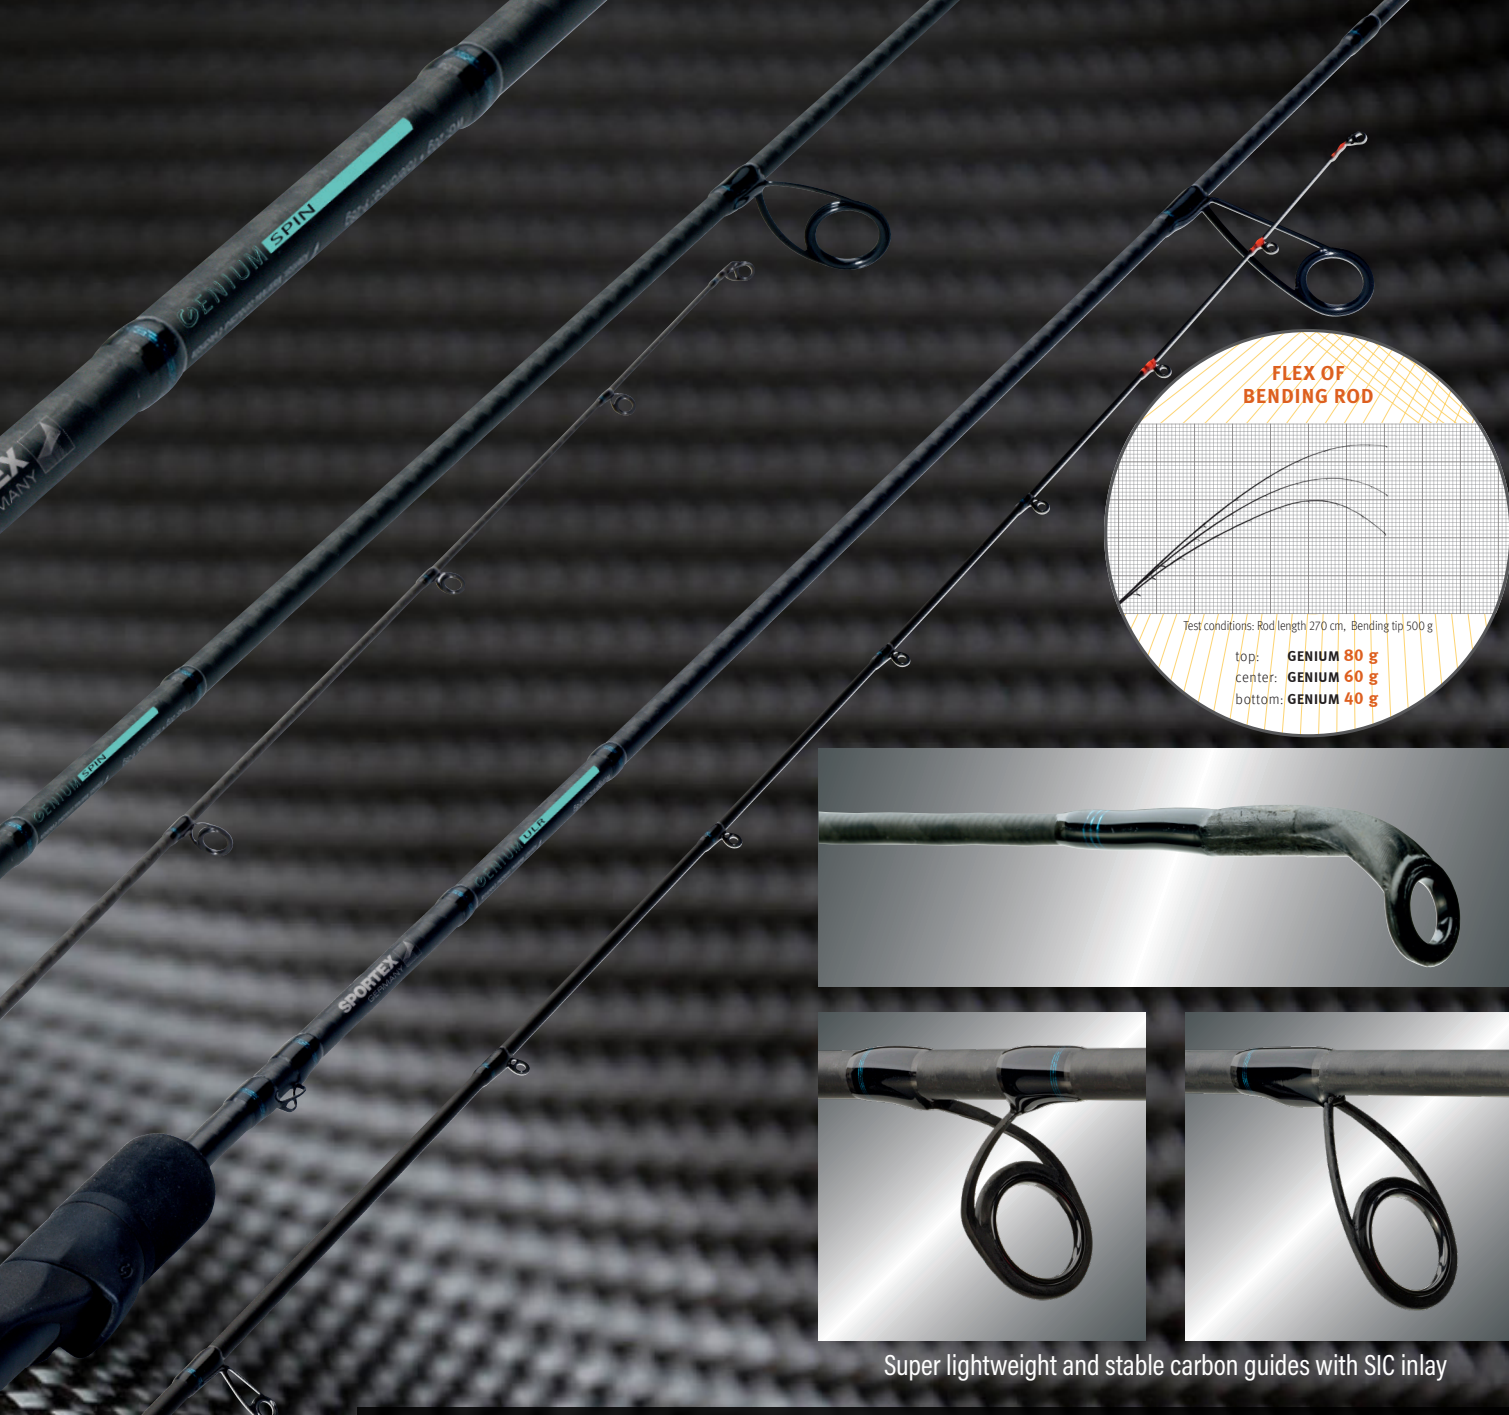

SPORTEX GENIUM

A GENIUS ALL-ROUND ROD
FOR hardcore PREDATOR ANGLERS.

Sportex Carbon guides with SIC inlay

D-Hook Hook eye

XSS R/S

GENIUM

Here is the complete rod for the ambitious spinning angler – with a touch of genius. When we developed the new Genium Spin series, our aim was to provide a spinning rod that was extremely thin, fast and tough. The result is a precision design that makes the pursuit of predator fish with wobblers, soft baits, blinkers or spinners a pure pleasure. The featherweight blank, made of top quality Japanese high-performance carbon, has a fast, semi-parabolic action and excellent loading characteristics that make it a gem to use.

Add to that, impressive casting capacities and immense reserves of power in the backbone, as well as outstandingly good damping ability and extraordinarily high sensitivity, and this rod has everything you could wish for when it comes to guiding the bait and sensing a bite. The technical and visual highlights include an ergonomically-shaped 3K split carbon handle and newly developed, extremely light, high-end carbon guides. All models come fitted with a super robust Seaguide XSS reel seat and the innovative Seaguide 'D-Hook' hook keeper.

NEOWAVE

TRIGGERS A WAVE OF EXCITEMENT WHEN THE ACTION STARTS.

This fantastic ultra-light rod with an extremely slim blank and super sensitive tip weighs less than 80 grams – and still has more than enough power to easily put trout, perch or chub on the scales. The most fun an angler can have.