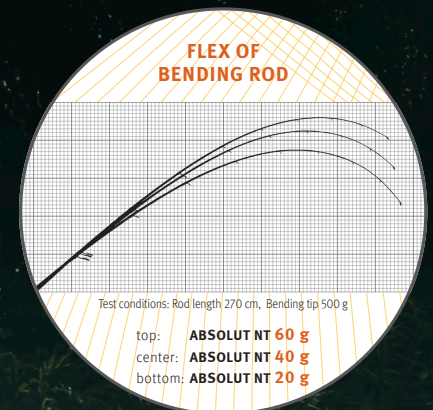

SPORTEX ABSOLUT NT

AN ABSOLUTE MUST-HAVE FOR DEMANDING PREDATOR ANGLERS.

ABSOLUT NT

The challenge when developing the new Absolut NT was to revolutionise the excellent Helicore blank of the previous model. We spent a vast amount of time creating an extraordinary blank incorporating the very latest materials and technologies.

Nano-carbon fibres were woven in a special process and subjected to enormous pressure, so as to increase the tear resistance of the individual fibres. This in turn enabled us to produce an even more resistant Helicore blank for the Absolut NT.

This series is also characterised by its extremely light weight, speed, fine sensitivity and enormous power. Long casts, precise bait guidance, reliable bite indication and consistent striking action all contribute to the rod's excellent performance. Here is the perfect predator rod for anglers who want only the best.

The advantages:

- Long distance and precise casting
- Extraordinary sensitivity
- Enormous power