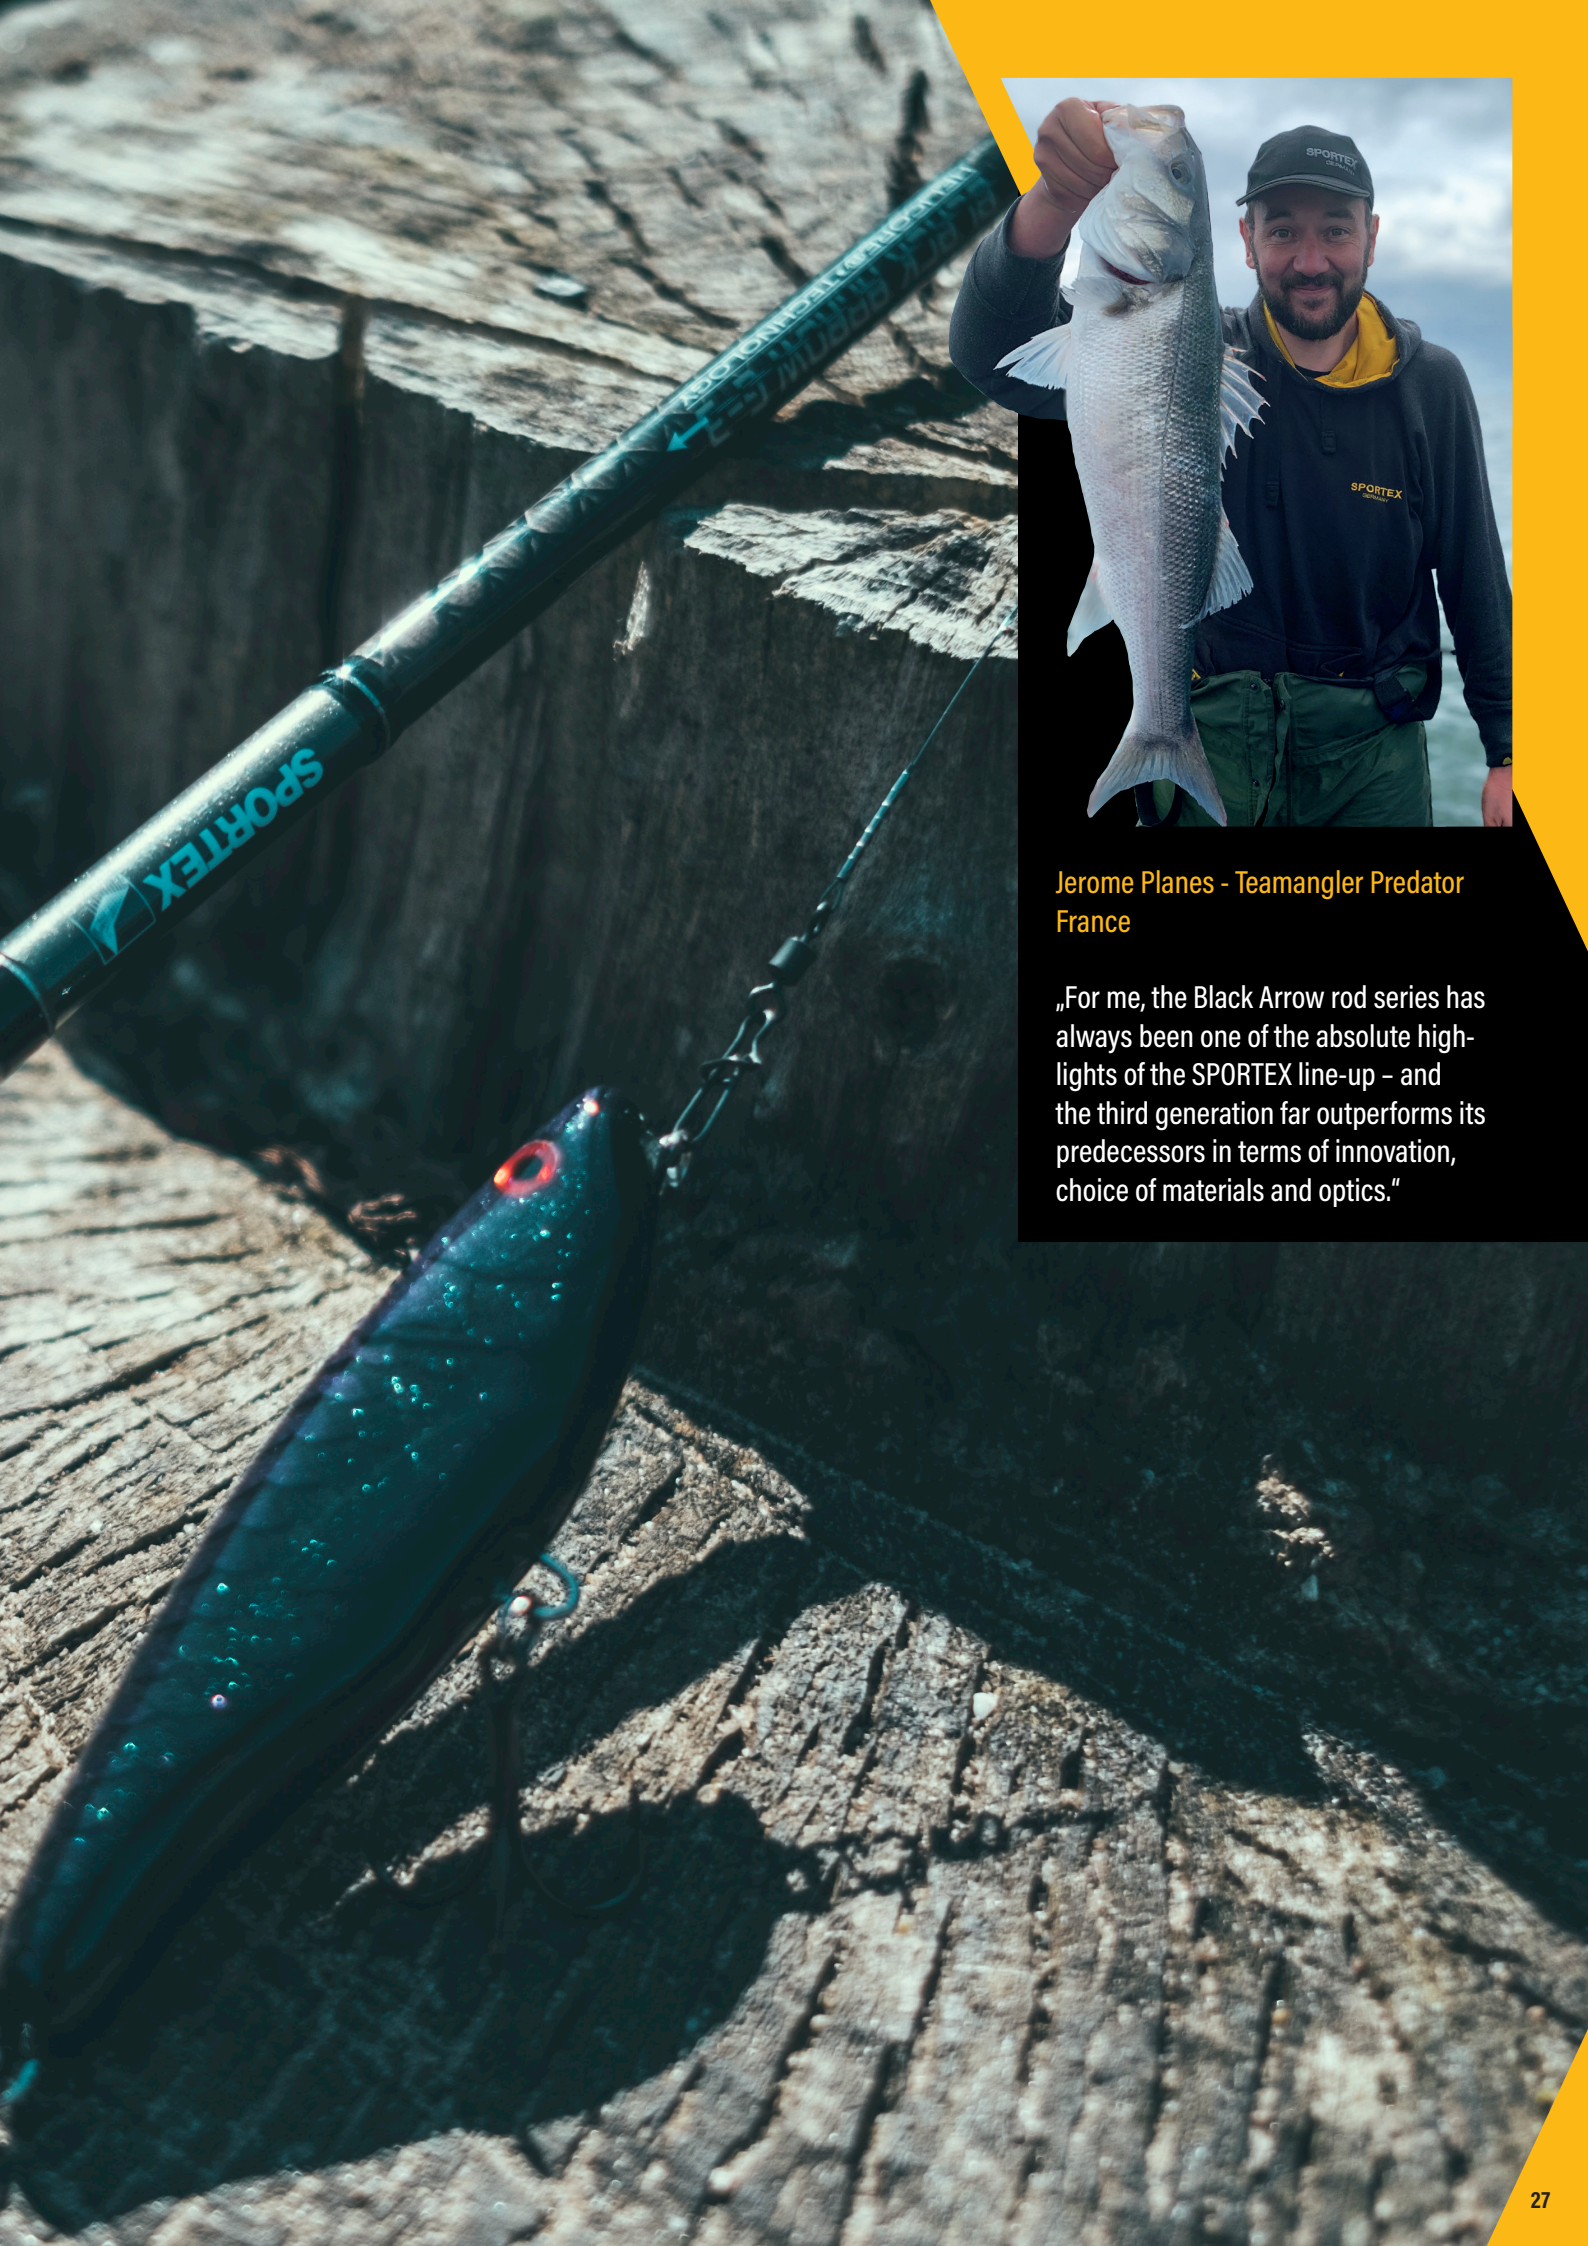

* Recommended retail price of the manufacturer

** Due to production tolerance, the actual rod weight may vary up to 8%

BLACK ARROW G-3 →

HITS THE BULLSEYE EVERY TIME.

Enormous speed, precise long casts and immense power – this innovative spinning rod with its unique carbon blank leaves nothing to be desired when you're hunting for large pike, zander and perch. And it looks great too.