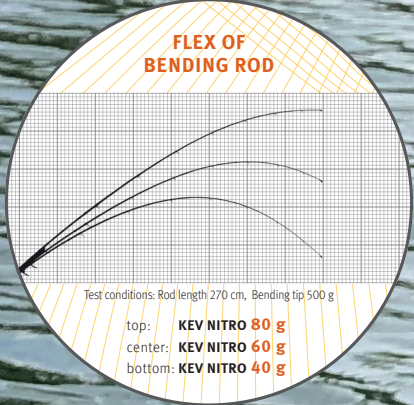

Order Code	Model	Length	Pcs.	Transp.-Length	Cast (Tolerance)	Weight**	Guides	RRP*
KEV NITRO								
121242	SP2402	240 m (8 ft.)	2	124 cm	40 g (17-53 g)	159 g	9	199,95 €
121243	SP2403	240 m (8 ft.)	2	124 cm	60 g (24-73 g)	163 g	9	219,95 €
121272	SP2702	270 m (9 ft.)	2	139 cm	40 g (19-54 g)	171 g	9	229,95 €
121273	SP2703	270 m (9 ft.)	2	139 cm	60 g (25-74 g)	180 g	9	239,95 €
121275	SP2714	270 m (9 ft.)	2	139 cm	80 g (34-97 g)	204 g	9	249,95 €
121276	SP2705	270 m (9 ft.)	2	139 cm	100 g (74-124 g)	212 g	9	269,95 €

* Recommended retail price of the manufacturer

** Due to production tolerance, the actual rod weight may vary up to 8%

Christian Lang Jensen - Teamangler
Predator Denmark

"I didn't take any convincing the first time I held the Kev Nitro's light, slim blank - and it exceeded my expectations with its extreme power when casting and playing fish!"

KEV NITRO

SPORTEX COREGONUM

THE BIG HUNT FOR WHITEFISH STARTS HERE.

COREGONUM XTL

COREGONUM

When we were developing these two precision rods for successful whitefish fishing, we put the focus on creating extremely light, fast and sensitive models. This was why we used Japanese high-performance carbon for the blank, which allows for extreme loading and enormous speed, so as to be able to make a lightning-fast strike at any moment. Plus, the rods have the power needed to hold even fierce fighters, like char and sea trout, securely on the line. The top quality fittings include extremely light Minima guides, high quality cork handles and a robust DPS reel seat for the 2.1-metre version, or a slide reel seat for the 2.4-metre version for using a fixed spool reel or 'Wenderolle'. As well as this, the rods come with two extremely sensitive carbon fibre exchangeable tips, guaranteed to signal every bite. Every salmonid fisher's dream!