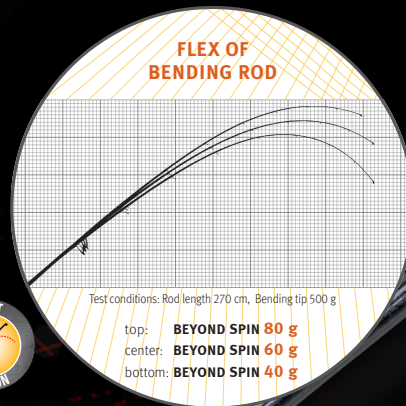

SPORTEX BEYOND

REVOLUTIONARY ROD SERIES WITH OUTSTANDING CAPABILITIES.