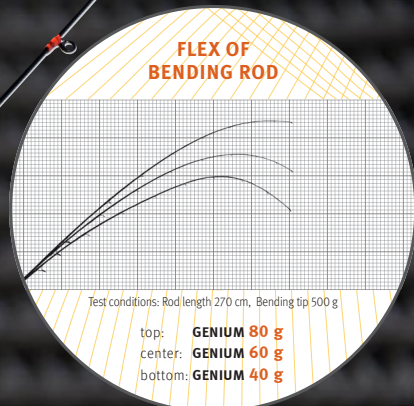

Add to that, impressive casting capacities and immense reserves of power in the backbone, as well as outstandingly good damping ability and extraordinarily high sensitivity, and this rod has everything you could wish for when it comes to guiding the bait and sensing a bite. The technical and visual highlights include an ergonomically-shaped 3K split carbon handle and newly developed, extremely light, high-end carbon guides. All models come fitted with a super robust Seaguide XSS reel seat and the innovative Seaguide 'D-Hook' hook keeper.