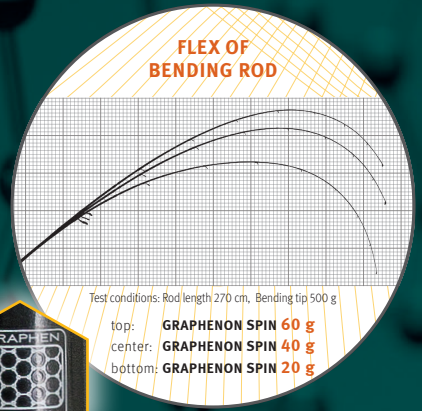

SPORTEX GRAPHENON SPIN

THE ULTIMATE POWER COMBINATION OF HIGH-TECH CARBON AND GRAPHENE.

TECHNICAL INFORMATION

The name gives it away... alongside carbon, we also use graphene as a major component. Graphene is a carbon modification with a two-dimensional structure. Each carbon atom is surrounded by three others at an angle of 120°, which creates a honeycomb pattern. It has the highest tensile strength of any previously known material (e.g. 125 times higher than steel). The rod blanks contain around 20% graphene, which makes a massive contribution to load capacity, speed and casting performance.

GRAPHENON SPIN

The lightweight Graphenon Spin offers huge power deployment, good resistance when playing fish and long, precise casting. Add excellent bait 'feel' and sensitivity, together with a progressive action, and these rods make the perfect companion on the water.

The Ultra Light model is specially designed for very small lightweight baits. It comes with a super-sensitive tip that ensures every bite is transferred straight to the handle.

The rods in the series are fitted with FUJI-TVS reel seats, FUJI-KL /KT-SIC guides and tough, ergonomically-designed Duplon handles. The Seatrout models are fitted with full cork handles. This is our high-tech premium rod series – and everything you could ask for!

Order Code	Model	Length	Pcs.	Transp.-Length	Cast (Tolerance)	Weight**	Guides	RRP*
GRAPHENON SPIN								
119210	GS2101	210 cm (7 ft)	2	108 cm	10 g (3 - 17 g)	122 g	9	389,95 €
119211	GS2111	210 cm (7 ft)	2	108 cm	20 g (9 - 28 g)	127 g	9	399,95 €
119241	GS2401	240 cm (8 ft)	2	124 cm	20 g (8 - 28 g)	140 g	9	419,95 €
119242	GS2402	240 cm (8 ft)	2	124 cm	40 g (21 - 57 g)	143 g	9	429,95 €
119243	GS2403	240 cm (8 ft)	2	124 cm	60 g (34 - 79 g)	153 g	9	439,95 €
119271	GS2701	270 cm (9 ft)	2	139 cm	20 g (11 - 29 g)	144 g	9	439,95 €
119272	GS2702	270 cm (9 ft)	2	139 cm	40 g (22 - 55 g)	160 g	9	449,95 €
119273	GS2703	270 cm (9 ft)	2	139 cm	60 g (33 - 78 g)	163 g	9	459,95 €
119274	GS2704	270 cm (9 ft)	2	139 cm	80 g (39 - 92 g)	179 g	9	489,95 €
119233	GS2303 (Travel)	230 cm (7,6 ft)	5	51 cm	50 g (25 - 68 g)	138 g	9	464,95 €
119264	GS2603 (Travel)	265 cm (8,6 ft)	6	49 cm	70 g (33 - 88 g)	167 g	9	494,95 €
GRAPHENON ULTRA LIGHT								
119200	GS2100	210 cm (7 ft)	2	108 cm	1 - 7 g (-)	123 g	9	379,95 €
119240	GS2400	240 cm (8 ft)	2	124 cm	1 - 7 g (-)	135 g	9	389,95 €
119270	GS2700	270 cm (9 ft)	2	139 cm	1 - 7 g (-)	144 g	9	399,95 €
GRAPHENON SEATROUT								
119261	GS2751	275 cm (9 ft)	2	140 cm	25 g (5 - 28 g)	170 g	9	469,95 €
119301	GS3051	305 cm (10 ft)	2	155 cm	25 g (5 - 28 g)	183 g	10	499,95 €
119260	GS2750 Seatrout ULR	270 cm (9 ft)	2	139 cm	6 g (1 - 9 g)	156 g	9	449,95 €
GRAPHENON CAST								
119221	GS2121 (Baitcast)	210 cm (7 ft)	2	108 cm	20 g (8 - 28 g)	111 g	11	439,95 €
119222	GS2122 (Baitcast)	210 cm (7 ft)	2	108 cm	40 g (21 - 49 g)	115 g	11	469,95 €

* Recommended retail price of the manufacturer

** Due to production tolerance, the actual rod weight may vary up to 8%