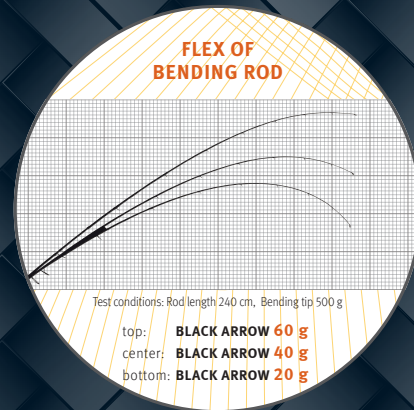

SPORTEX BLACK ARROW G-3

FAST-PACED POWER RODS
FOR MODERN PREDATOR FISHING.

10 YEAR
Blank Guarantee

D-Hook Hook eye

Fuji R/S

BLACK ARROW G-3

The fully upgraded Black Arrow rod series makes a real impression with its pure elegance. Thanks to the use of our high-tech T800 Carbon blank, with special epoxy resin and nano-materials, we have been able to improve speed and sensitivity even further in comparison with its predecessor. What's more, the handle has been reinforced with the help of innovative 4X Cross technology. This gives the new Black Arrow enormous power when the fish is being played, and brings even hard-fighting specimens well under control. The increased reset capacity of the blank allows for long casts with absolute precision, and without major effort.