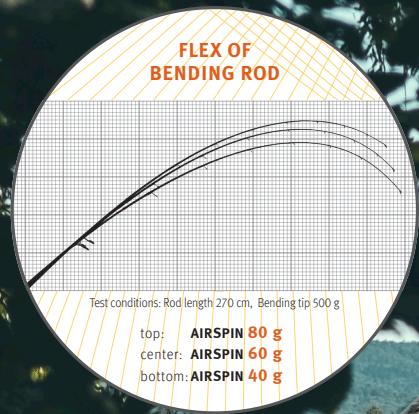

SPORTEX AIR SPIN

A VERY LIGHT, FAST AND ELEGANT ROD.

AIR SPIN

Very light, very fast, very fine: this exclusive series of rods features a combination of exquisite characteristics. At their core is the new Helicore blank, which is designed for maximum lightness. With its composite material of T800 carbon fibres and special epoxy resin with finest nanoparticles, it gives the Air Spin unequalled speed and stability. The ultra-light FUJI TORZITE guides with titanium frames amplify the feather-weight character and boost casting like no other guide available in the market. Added to this, the extra-ordinary loading capacities of the blanks mean that both, artificial and natural baits can be cast with extreme precision at long distances without any major effort. The sensitive blank provides radar-like control and passes even the slightest of takes right into your handle, whilst retaining unbelievable strength to handle the most explosive fight with superior ease. These rods - probably the lightest ones available - definitely donate an extraordinary fishing experience. The FUJI reel seats, a distinctive finish with the added touch of special varnish, and the high quality handles made of finest cork (sea trout) or Duplon round these outstanding premium rods off.

The advantages::

- very light blank with fast action
- Extremely long distance and precise casting
- Extraordinary sensitivity

Order Code	Model	Length	Pcs.	Transp.-Length	Cast (Tolerance)	Weight**	Guides	RRP*
AIR SPIN								
129241	AS 2401	240 cm (8 ft)	2	123 cm	20 g (12 - 29 g)	148 g	9	659,95 €
129242	AS 2402	240 cm (8 ft)	2	123 cm	40 g (24 - 55 g)	157 g	9	679,95 €
129272	AS 2702	270 cm (9 ft)	2	140 cm	40 g (23 - 53 g)	163 g	9	699,95 €
129273	AS 2703	270 cm (9 ft)	2	140 cm	60 g (37 - 72 g)	170 g	9	719,95 €
129274	AS 2704	270 cm (9 ft)	2	140 cm	80 g (58 - 95 g)	174 g	10	759,95 €
AIR SPIN SEATROUT								
129281	AS 2752	275 cm (9 ft)	2	140 cm	20 g (7 - 29 g)	146 g	9	769,95 €
129312	AS 3152	310 cm (10,5 ft)	2	160 cm	28 g (12 - 39 g)	151 g	11	789,95 €
129322	AS 3252	325 cm (11 ft)	2	167 cm	28 g (10 - 38 g)	163 g	11	799,95 €

* Recommended retail price of the manufacturer

** Due to production tolerance, the actual rod weight may vary up to 8%