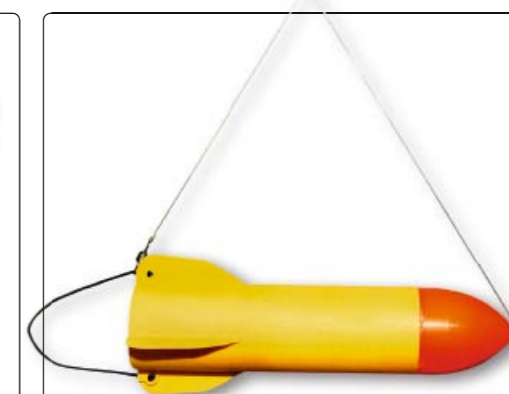

BAIT ROCKET

For those who like to feed large quantities of boilies accurately at long range, bait rockets are the perfect solution. Experts can feed at distances of 100 meters and more.

CODE	MODEL	SIZE
8177 002	medium	18 cm
8177 003	large	21 cm
1pcs. in pack · Trade unit = 5 pieces