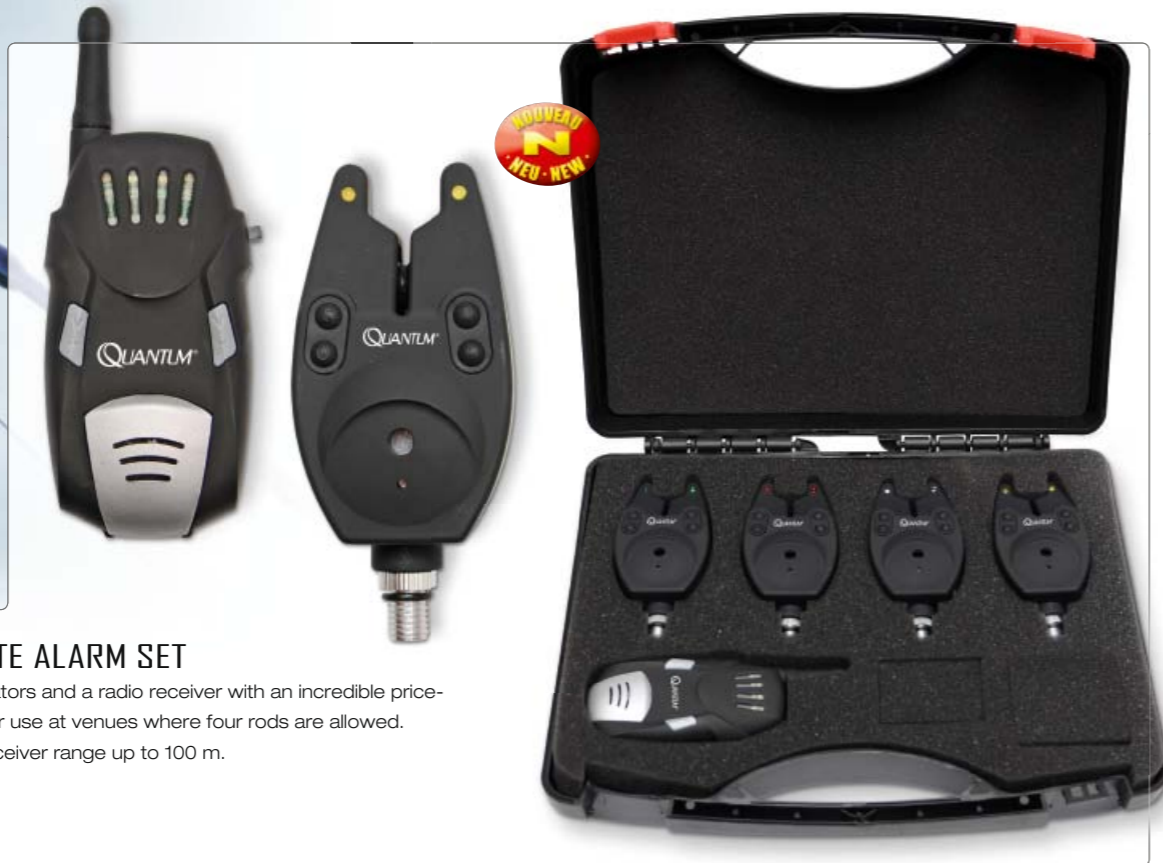

CODE	MODEL
6809 999	Cyber CRRx Bite Alarm Set

SET CONTAINS:

Now with 1:1 signal transmission to the receiver!

CYBER CR BITE INDICATOR SET

Electronic bite alarm set: three bite indicator heads (spraywater protected) with volume and tone adjustment; also includes a radio-operated sounder box (range approx. 200 m), supplied together in a robust plastic hard case. Includes 2 batteries for the sounder box. Bite indicator requires normal 9-volt block batteries (not supplied).

CODE	MODEL
6808 999	B. Alarm Set

COMBAT CARP BITE ALARM SET

Bite alarm set with 4 indicators and a radio receiver with an incredible price-performance ratio. Ideal for use at venues where four rods are allowed. Spraywater protected. Receiver range up to 100 m.

CODE	MODEL
6810 999	Bite Alarm Set

LINE DIVER

On a drop-back bite, the Line Diver dives down deep and so causes every bite to be indicated. The head incorporates a clip design that holds the line securely without damaging it but releases the line cleanly on every run. The head also has a night-glow function that emits bright colours on even the darkest of nocturnal carp sessions. A 2 oz, continuously adjustable stainless steel cylinder slides along the shaft, ensuring that every bite is seen and heard even when fishing at long range.