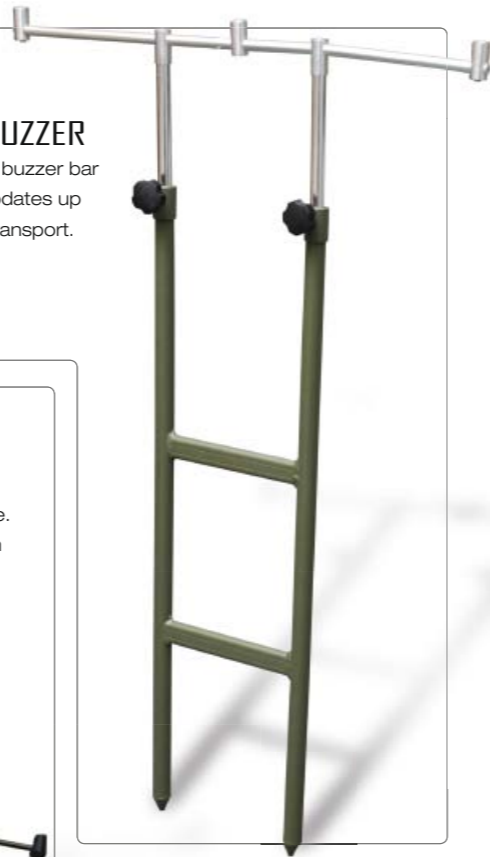

RADICAL DOUBLE STICK BUZZER

At 360 g, lighter than any rod pod! The buzzer bar anchors into the ground and accommodates up to 3 rods. It can also be collapsed for transport.

CODE	MODEL	SIZE
8200 007	Buzzer	65-82 cm