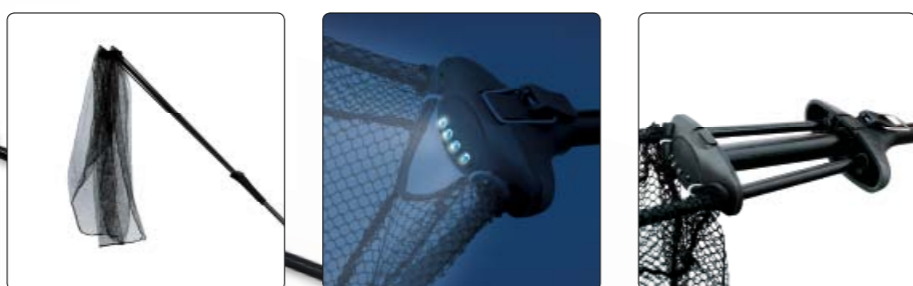

RADICAL CARP NET

Another creation of our experienced Radical Team, a practical carp net with unique features. A special one-hand sliding mechanism opens the net and ensures optimum stability when landing a fish. The landing net head contains a multi-clip light which gently illuminates the landing area without dazzling and spooking the fish.

CODE	MODEL	LENGTH/NET SIZE
7167 170	Carp Net	170 cm / 1 x 1 m